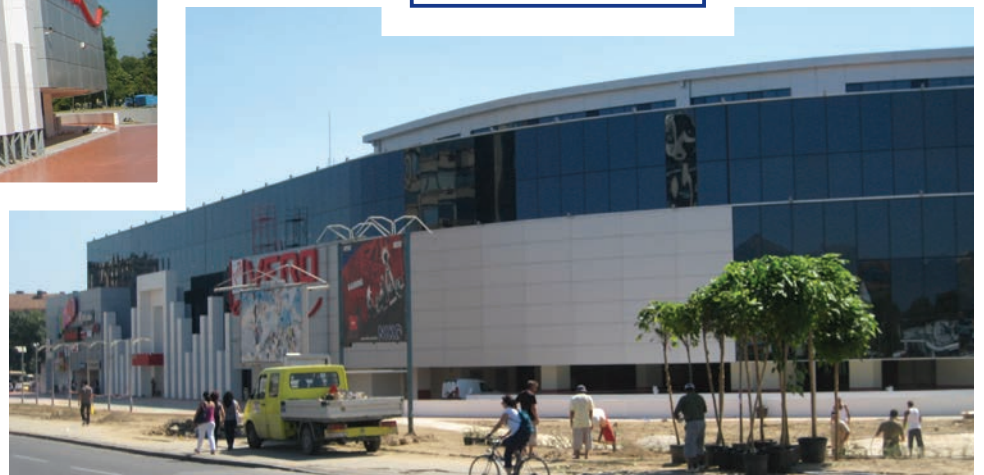

VERO CENTER
SKOPJE, MACEDONIA