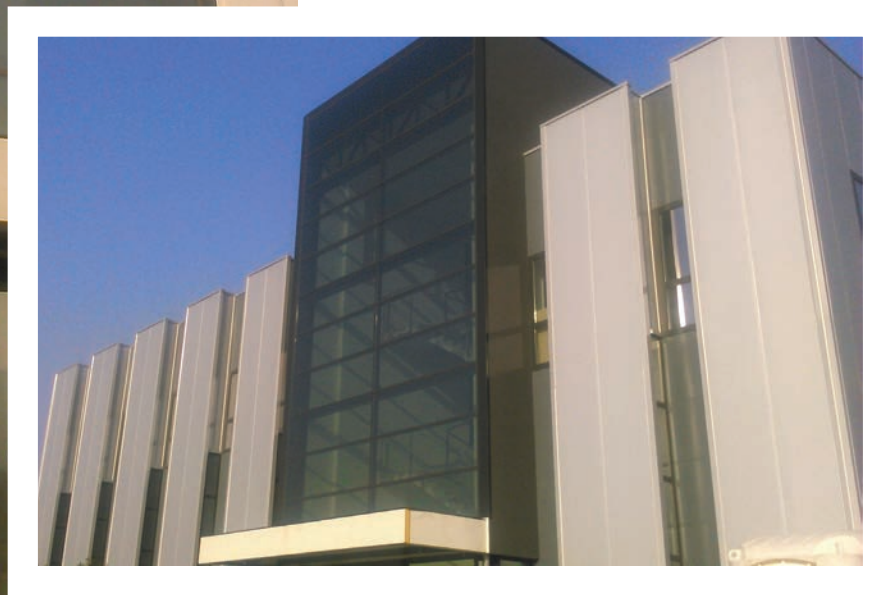

MAK SAT
SKOPJE, MACEDONIA